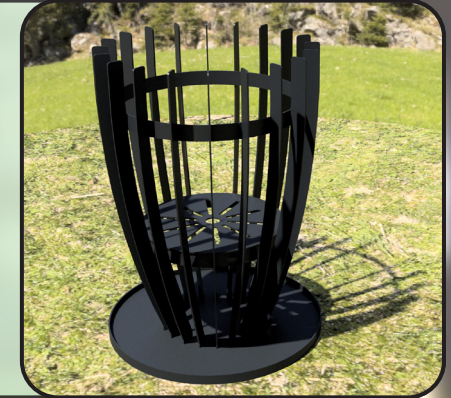

Athol A Frame Bench Curved - TIM1555

Size (W x D x H):

1400mm x 1715mm x 800mm

Garden Fire Basket - ENG0788

Size :

450mm in Diameter x 600mm Tall

Athol Table & Bench Set - TIM1457

Size (W x D x H):

1500mm x 750mm x 730mm

Alternative Size Options:

Single Table - TIM1484

Single Bench - TIM1518

Seated Arbour - TIM1582

Size (W x D x H):

1260mm x 700mm x 2170mm

Send your order now to: spsindustries@prisons.gov.scot

Classic Shed 6x4 - TIM0546

Size (W x D x H):
1.2m x 1.8m x 2.2m

Alternative Size Options:
8x6 - TIM0548 (1.8m x 2.4m x 2.2m)
8x6 Secure - TIM1554 (1.8m x 2.4m x 2.3m)
10x8 - TIM0549 (2.4m x 3.0m x 2.2m)